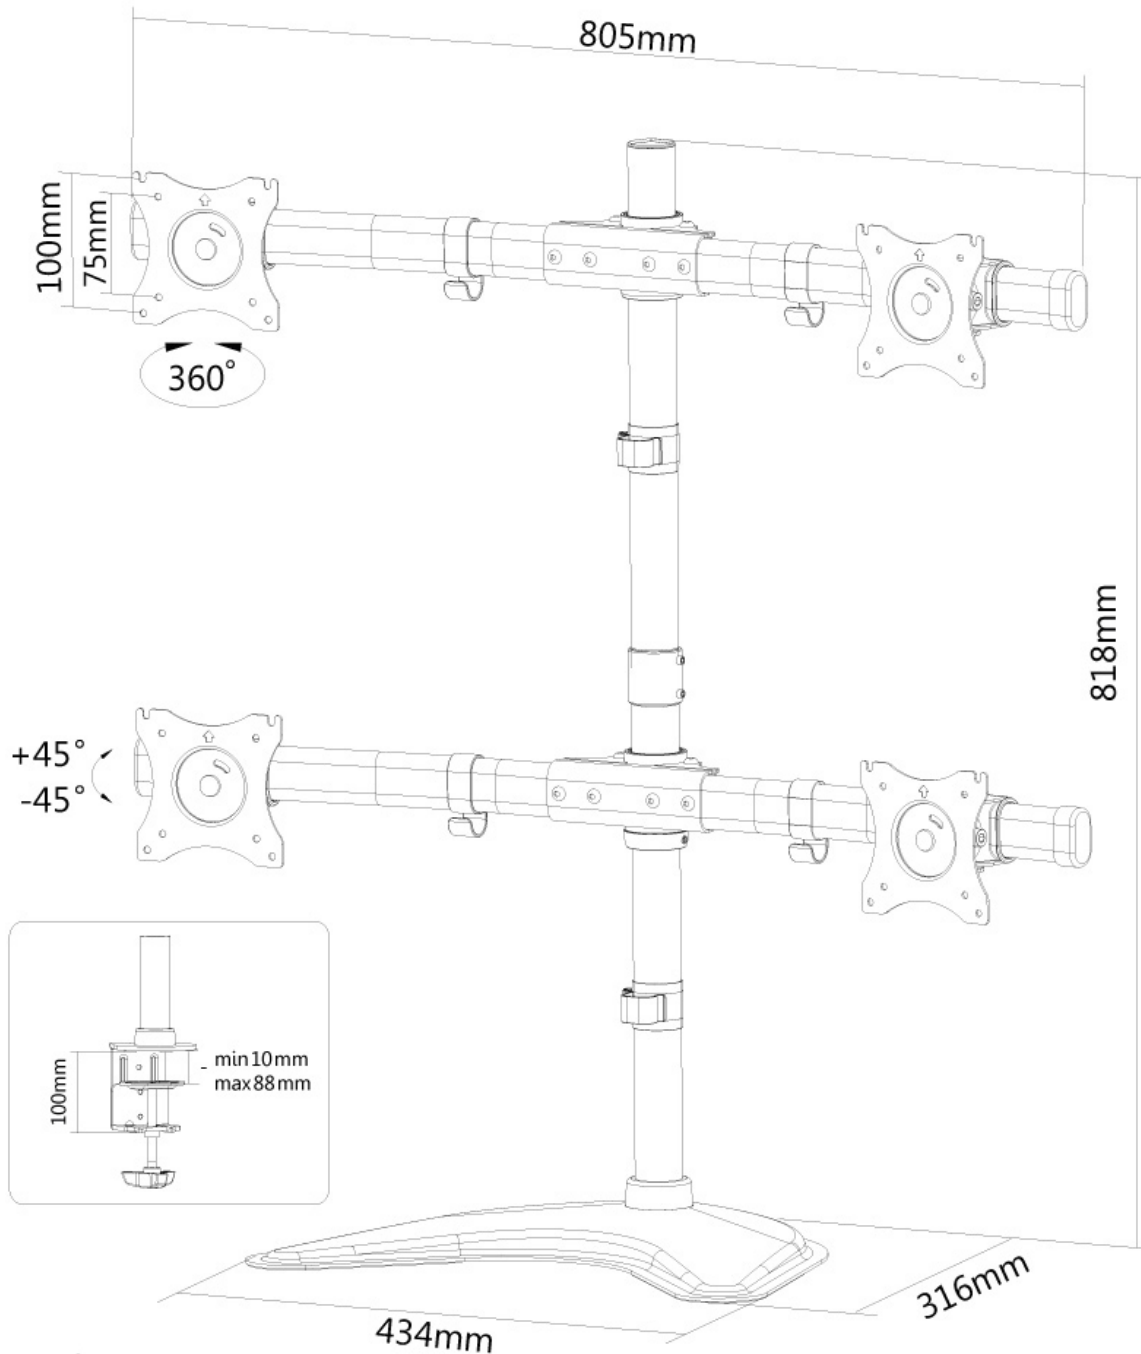

NM-D335D4BLACK

NEOMOUNTS SELECT FLACHBILD

Neomounts