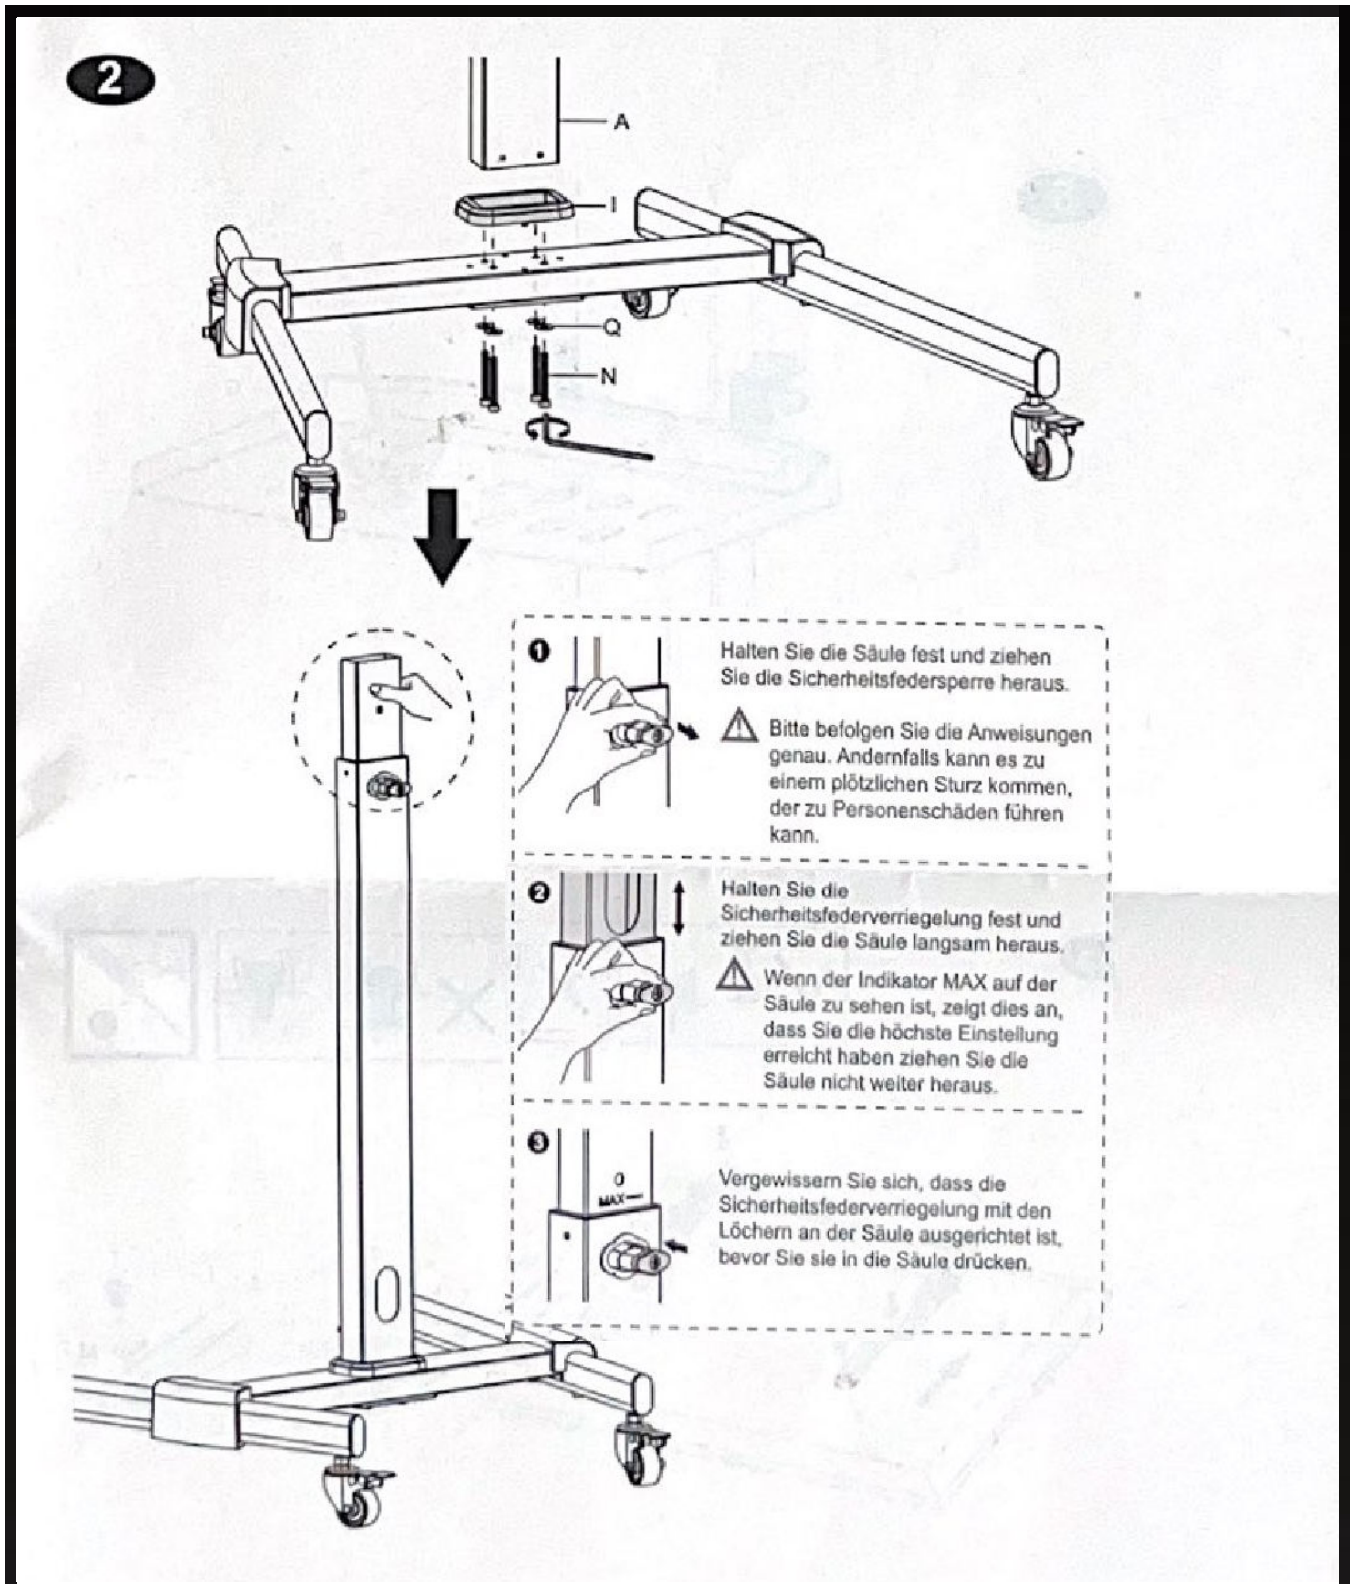

MonLines MBS015B

Konferenz TV Rollwagen mit Ablage 32-55 Zoll

MonLines MBS015B

Scope of delivery / Lieferumfang

MonLines MBS015B

Mounting steps / Montage Schritte

MonLines MBS015B

Mounting steps / Montage Schritte

MonLines MBS015B

Mounting steps / Montage Schritte