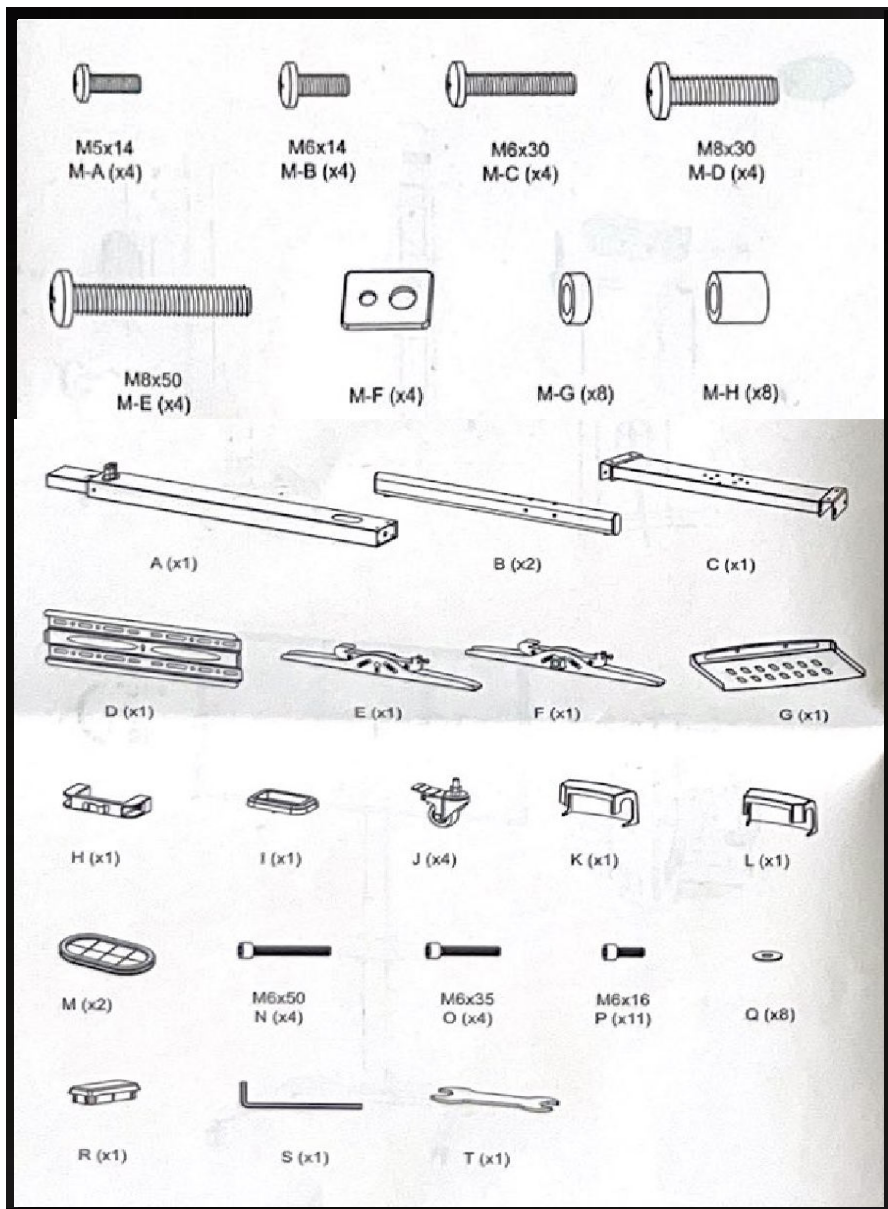

MonLines MBS015B

Konferenz TV Rollwagen mit Ablage 32-55 Zoll

MonLines MBS015B

Scope of delivery / Lieferumfang

MonLines MBS015B

Mounting steps / Montage Schritte

MonLines MBS015B

Mounting steps / Montage Schritte

MonLines MBS015B

Mounting steps / Montage Schritte