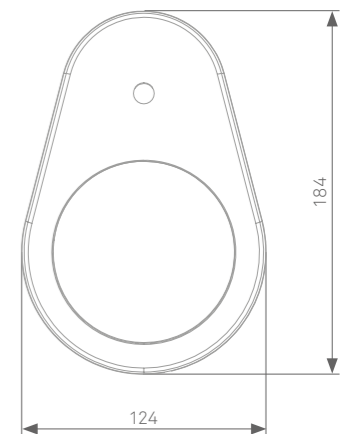

Lieferbare Farben
Available colours

Schwarz
Black

Weiß
White