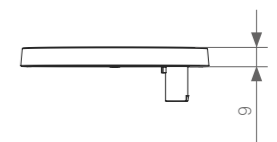

EVoline® Circle80 Family

EVoline Circle80 Hide
Elegant abgedeckt
Der praktische Drehdeckel Circle80 Hide verdeckt elegant die Anschlüsse des Circle80 oder Circle80 Access. Die Verschlussplatte wird einfach in den oberen Bereich eingebaut und ist jederzeit auswechsel- sowie nachrüstbar.

EVoline Circle80 Hide
Elegantly covered
The practical Circle80 Hide rotating cover elegantly conceals the connections of the Circle80 or Circle80 Access. The cover plate is simply installed in the upper section and can be replaced or retrofitted.

EVoline Circle80 DisQ
Induktives Laden ohne Kabel
Der Drehdeckel des Circle80 DisQ enthält einen integrierten 15 W Induktionscharger. Somit lassen sich induktionsfähige Smartphones und andere Geräte schnell und kabellos laden. Der Ladeprozess funktioniert sowohl im geschlossenen als auch geöffneten Zustand, wodurch die Funktionen des Circle80 auch weiterhin genutzt werden können.

EVoline Circle80 DisQ
Inductive wireless charger
The rotating cover of the Circle80 DisQ contains an integrated 15W wireless induction charger. The wireless charging function can be used when cover is open or closed; allowing full use of socket and USB chargers. Compatible mobile device required for wireless charging.

Lieferbare Farben
Available colours

EVoline®