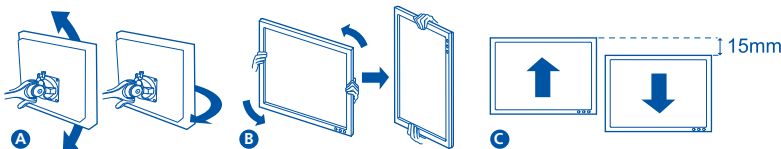

WishbonePlus™

colebrookbossonsaunders

**DID YOU KNOW?**

The new Wishbone Plus monitor arm can support a weight of up to 24kg which is the weight of an average 7 year old boy.

# 24KG

**Wishbone Plus technical specifications...**

- Maximum monitor weight: 24kg (52.8lbs)
- Arm reach: 140mm to 470mm (5.5" to 18.7")
- Monitor head: 45° upward tilt, 35° downward tilt (*fig A*)
- VESA 100 compliant
- Wishbone Plus is available in silver and black
- Landscape to portrait screen orientation (*fig B*)
- Micro height screen adjustment (15mm) to align multiple screens (*fig C*)

The new Wishbone Plus monitor arm can support a weight of up to 24kg. A standard 30" flat screen monitor weighs approximately 15kg. So, if you're looking to support a bigger screen in either a portrait or landscape format then support it safely and securely with Wishbone Plus.