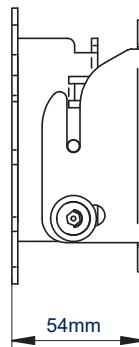

**SIDE VIEW
WALL PLATE**