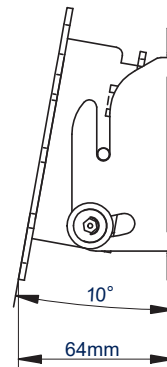

**SIDE VIEW
TILTED UP**

ORDERING INFORMATION

COLOUR	ORDER REF	EAN
Black	BT7511/B	5019318751127

RELATED PRODUCTS

PRODUCT CODE	NAME	DESCRIPTION
BT7518	Flat Screen Wall Mount with Tilt & Swivel	Ideal for screens up to 28", and features both tilt and swivel
BT7841	Accessory Collar	For mounting Ø50mm Poles from the ceiling or floor
BT7850	Ø50mm Pole	Available in a variety of lengths to create multiple pole-mounted solutions
BT7822	Heavy Duty Floor / Ceiling Mount	Use with B-Tech poles to mount solutions from the floor or ceiling

SS-V5-BT7511-060124