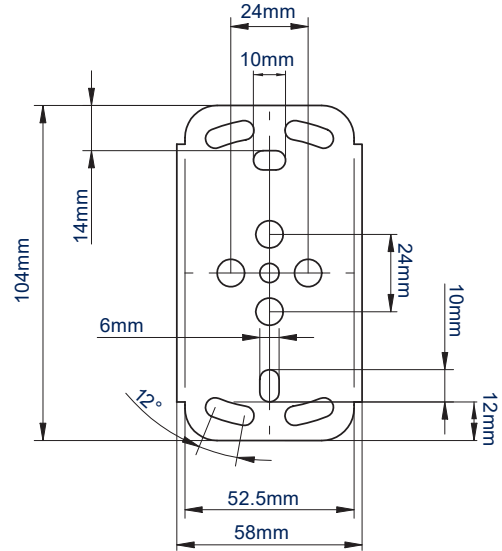

BT7511

REAR VIEW

**SIDE VIEW
TILTED DOWN**

ORDERING INFORMATION

COLOUR	ORDER REF	EAN
Black	BT7511/B	5019318751127

RELATED PRODUCTS

PRODUCT CODE	NAME	DESCRIPTION
BT7518	Flat Screen Wall Mount with Tilt & Swivel	Ideal for screens up to 28", and features both tilt and swivel
BT7841	Accessory Collar	For mounting Ø50mm Poles from the ceiling or floor
BT7850	Ø50mm Pole	Available in a variety of lengths to create multiple pole-mounted solutions
BT7822	Heavy Duty Floor / Ceiling Mount	Use with B-Tech poles to mount solutions from the floor or ceiling

SS-V5-BT7511-060124