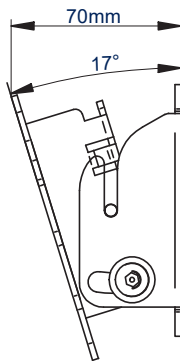

**SIDE VIEW
TILTED DOWN**