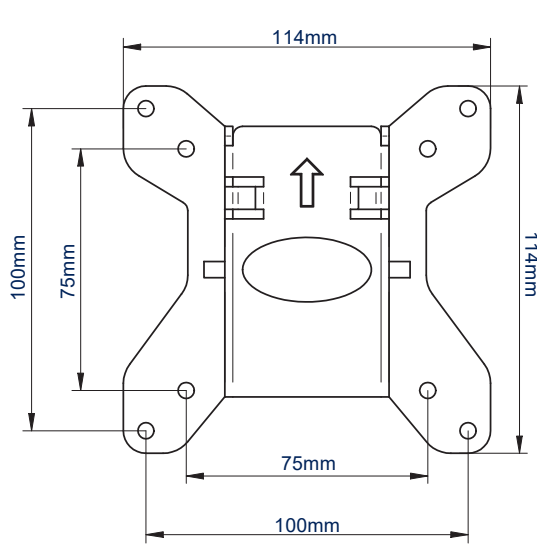

BT7511

FRONT VIEW