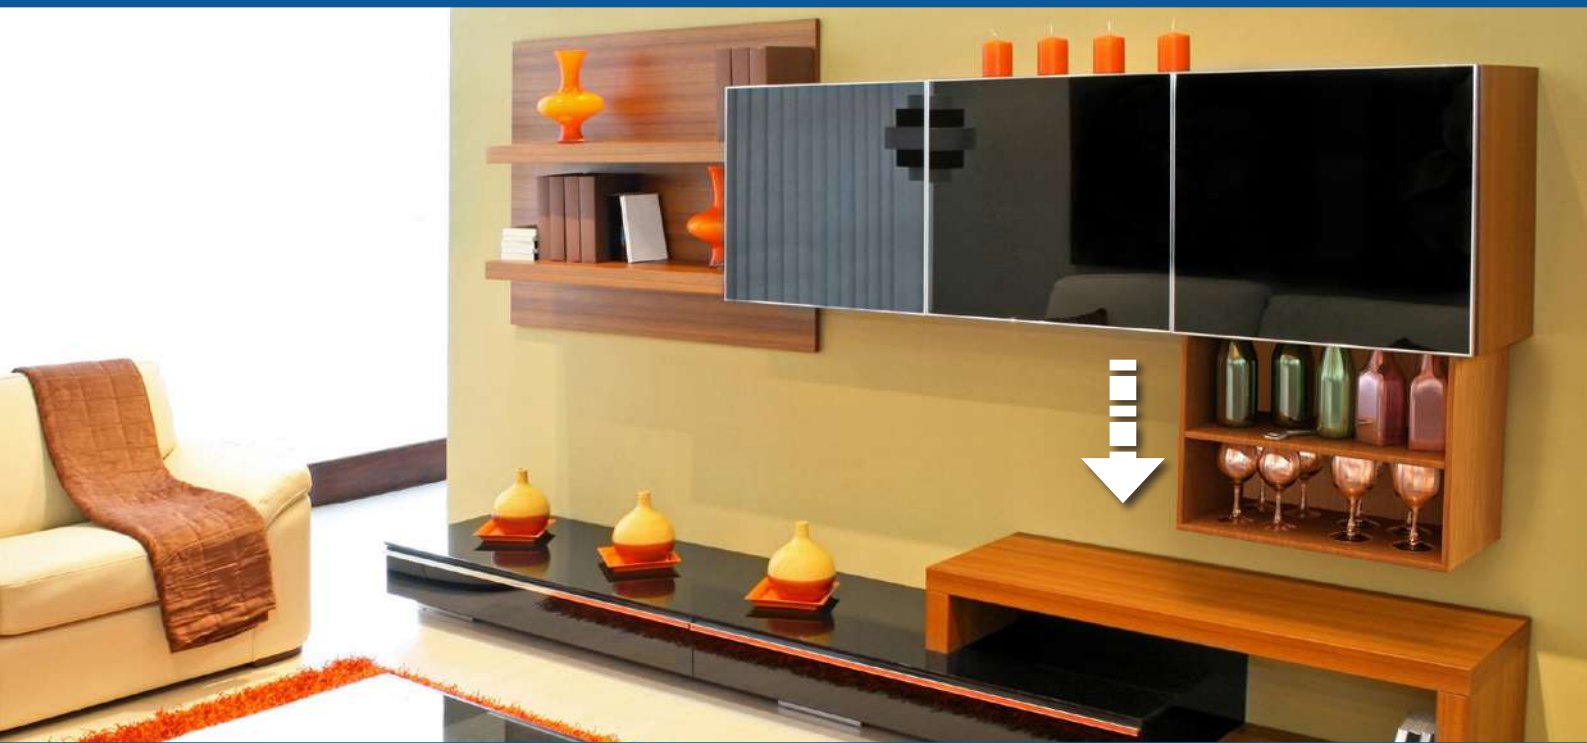

Living room cabinet lift

This application is very similar to the kitchen cabinet lift. You can enjoy the convenience of lowering your bar, book shelves, safe or whatever you can imagine out of a cabinet where it normally is out of sight and reach of children.

You can install accessories like a wine cooler that you normally do not want to see because they do not compliment your room design. Make it easily accessible only when you want access to it.

Like the kitchen cabinet lift it can be turned upside down for unlimited applications and its simple installation brings your designs to life and the WOW factor into your home.

Choice of products:

Product	TS460A	TS460B	TS600B	TS700A	TS700B	TS700C
Stroke	460 mm	460 mm	600 mm	700 mm	700 mm	700 mm
Build-in height	645 mm	645 mm	500 mm	600 mm	600 mm	600 mm
Operated by	Control switch RF remote system	Control switch RF remote system	Control switch	Control switch RF remote system	Control switch	Control switch RF remote system

See full specifications on pages 14-15. See full product range on www.venset.com