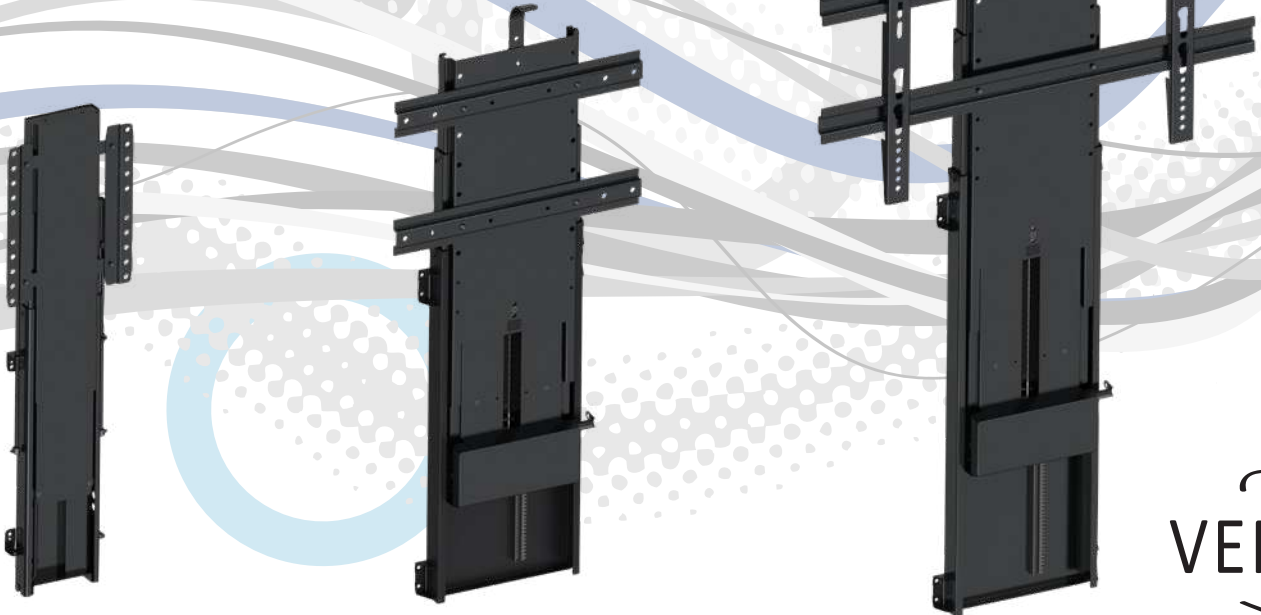

Electrical movement TV lifts are our specialty

VENSET®

Traditional TV lift

The living room TV lift is already a well-known application in many homes and offices.

By one touch of the remote you will still be able to see your pictures on the wall behind the tv. Or you could mount the TV lift directly on the wall and then hide the TV behind the sofa after use. In your summer house you can hide the TV while you are away and secure it against theft.

Like we enjoy saying: Plug and Play in one box!

Choice of products:

							
Product	TS700A	TS700C	TS1000A	TS1000B	TS1000C	TS1000C Twin	TS2000C
Stroke	700 mm	700 mm	1000 mm	1000 mm	1000 mm	1000 mm	2000 mm
Build-in height	600 mm	600 mm	750 mm	750 mm	750 mm	750 mm	750 mm
Operated by	Control switch RF remote system	Control switch RF remote system	Control switch RF remote system	Control switch	Control switch RF remote system	Control switch RF remote system	Control switch RF remote system

You can mount the TV lift directly on the wall and then hide the TV behind a sofa or cabinet. When you are away you can hide the TV to secure it against theft or simply conceal it if you want to minimize TV viewing in your household. It is perfect if you do not want the TV to dominate your living space.

Like we enjoy saying; easy installation with plug and play connections all in one box!

Choice of products:

							
Product	TS600B	TS700A	TS700B	TS700C	TS1000A	TS1000B	TS1000C
Stroke	600 mm	700 mm	700 mm	700 mm	1000 mm	1000 mm	1000 mm
Build-in height	500 mm	600 mm	600 mm	600 mm	750 mm	750 mm	750 mm
Operated by	Control switch	Control switch RF remote system	Control switch	Control switch RF remote system	Control switch RF remote system	Control switch	Control switch RF remote system