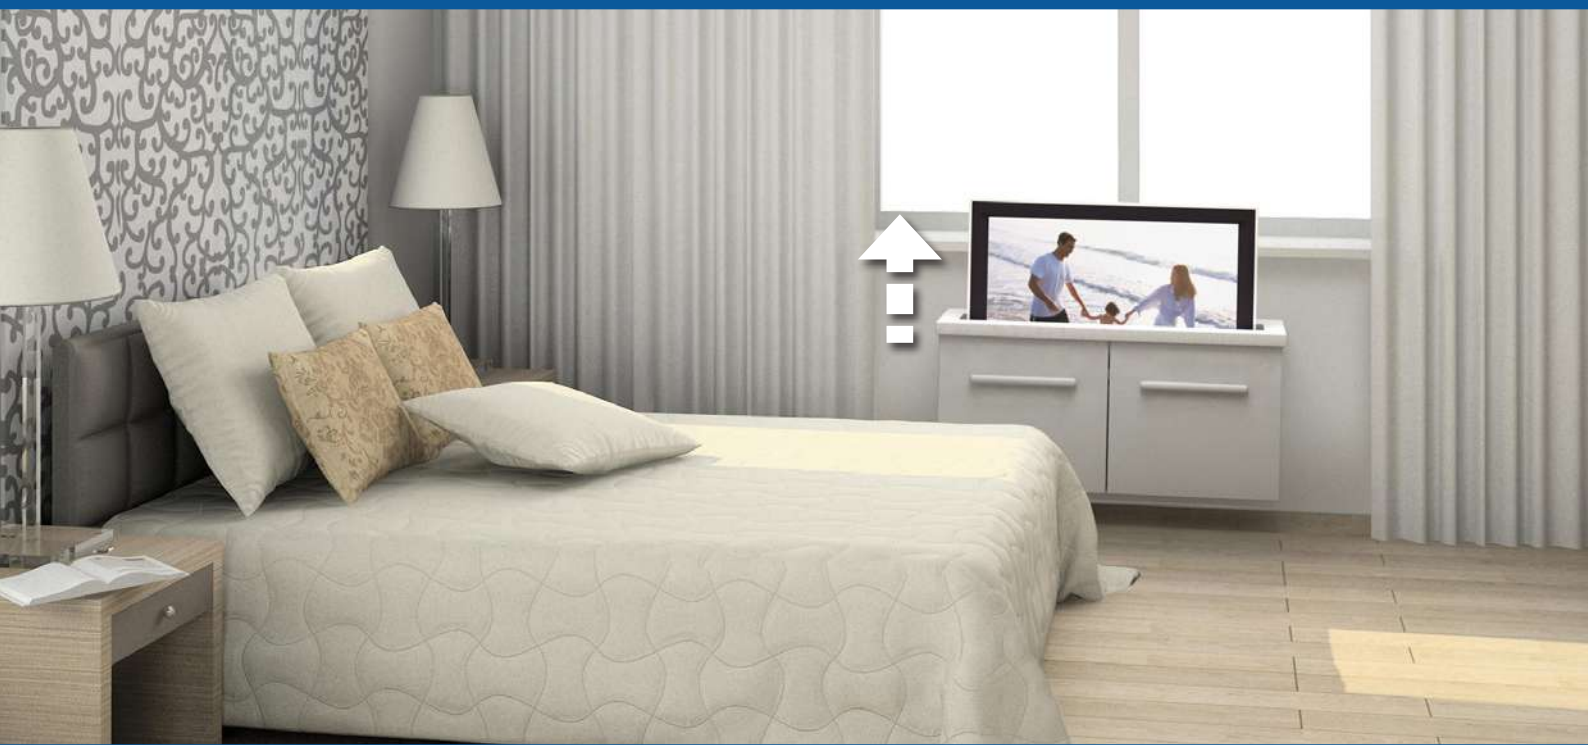

See full specifications on pages 14-15. See full product range on www.venset.com

Living room TV lift

The living room TV lift is already a popular application in many homes, offices, boats, RV's and hotel rooms around the world. With one touch of the remote your HD TV appears from inside your entertainment cabinet or from the wall behind your favorite piece of art work.

See full specifications on pages 14-15. See full product range on www.venset.com

Bedroom TV lift

The bedroom TV lift application is very similar to the living room TV lift. By one touch of the remote you can control the up/down operation from your bed. This way your bedroom can remain a romantic place without distractions and electronics that compete with your design layout.