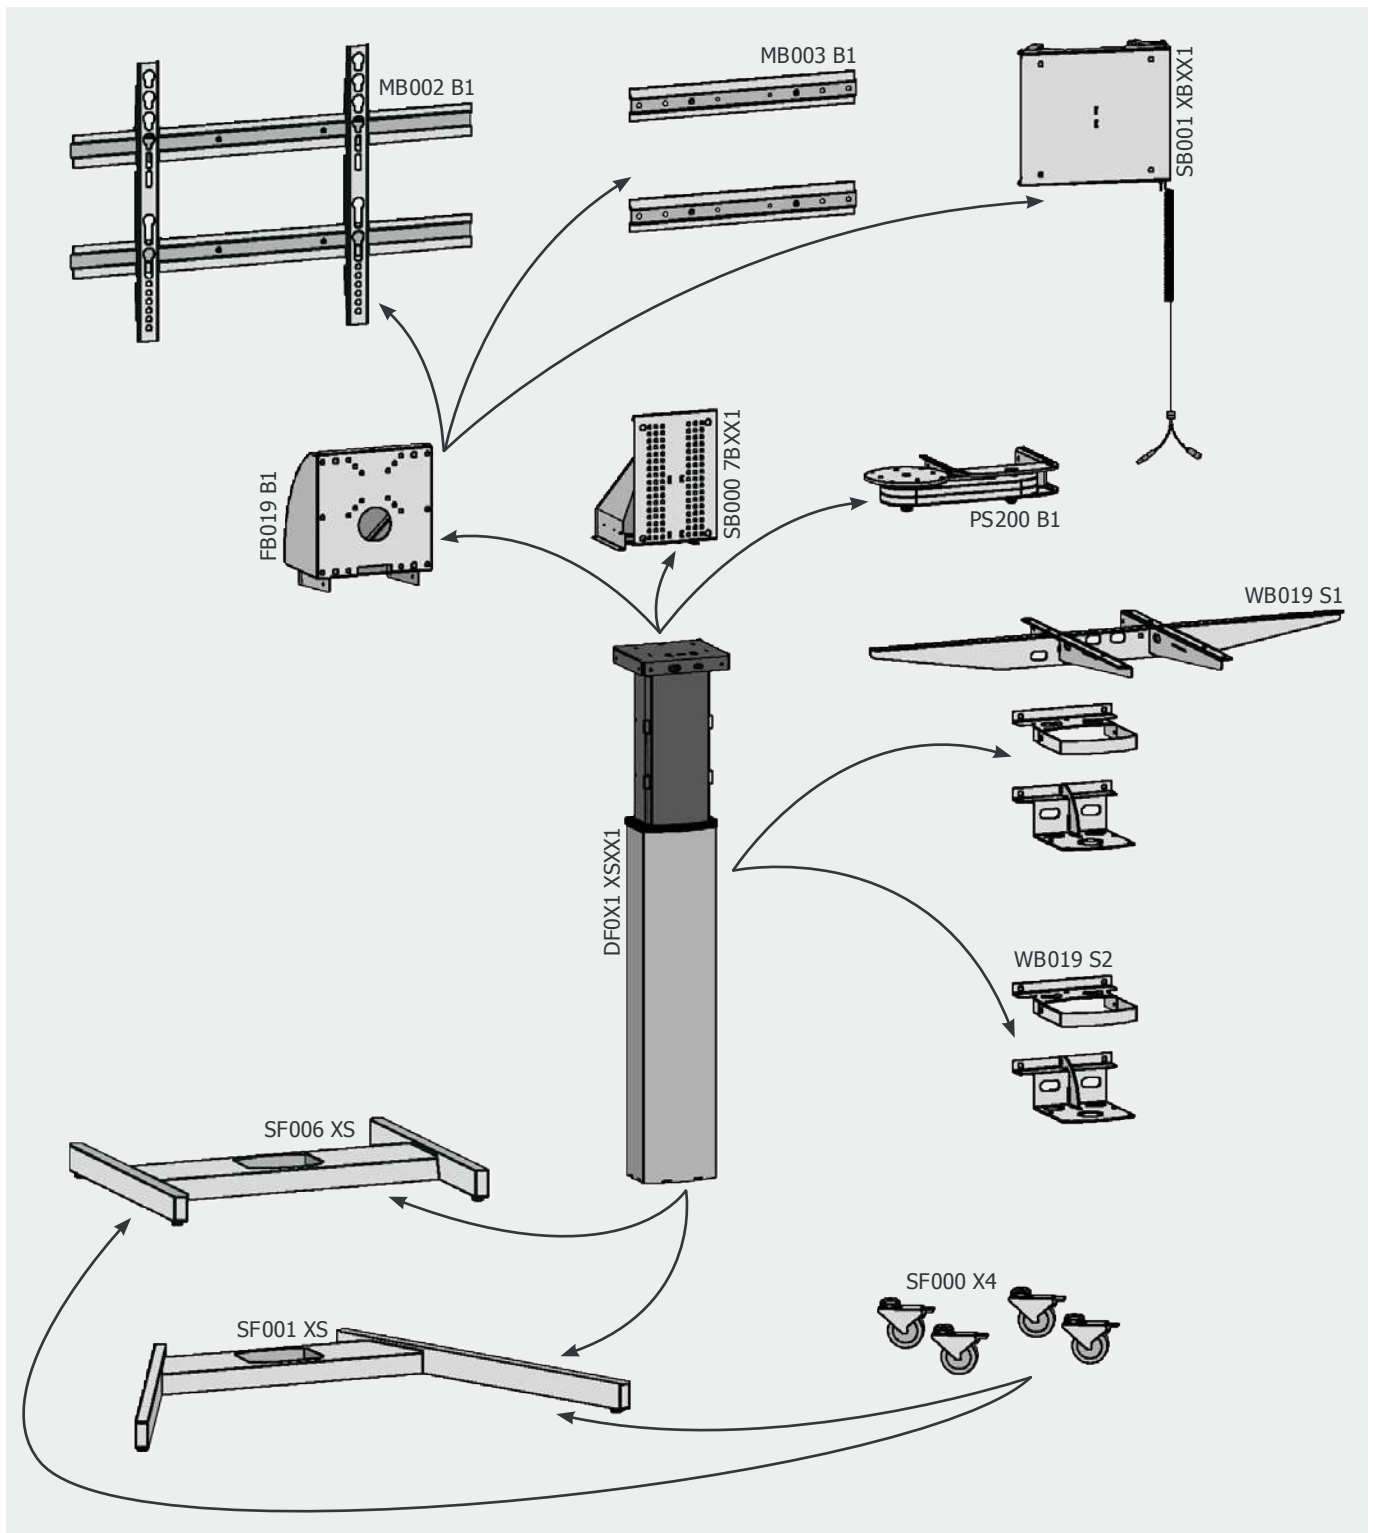

Combination chart

With the combination chart you have the possibility to see how to combine the different VENSET components with an electric column (DF0X1 7SXX1).

More detailed information about the components shown, you will find on page 13 or visit www.venset.com

The colours of the shown components **do not** respond to the actual colour. See full specifications on the products on pages 13-15. See full product range on www.venset.com