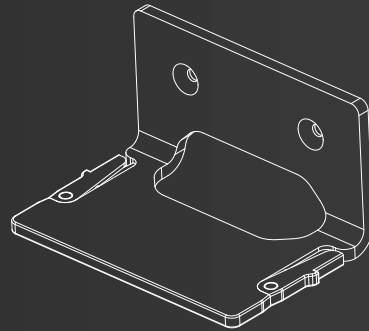

Mounting Options

Desk Clamp

M2-MNT-1000

For a more secure on-table installation, the desk clamp can be attached in seconds.

Wall Mount

M2-MNT-3000

The wall mount is the ideal solution for mounting the mediahub2 in a huddle room or meeting space.

Under Table Mount

M2-MNT-2000

This under table mount is designed for ease of access while keeping the work surface clear.

Under Table Mount

M2-MNT-2100

This under table mount is best when more space is needed between desk and the mediahub2.

Free Standing

The base models of the mediahub2 enclosures are fitted with an ergonomically angled stand, providing a comfortable viewing angle for connecting cables. This free standing mode can rapidly be upgraded to a fixed installation using the desk clamp.