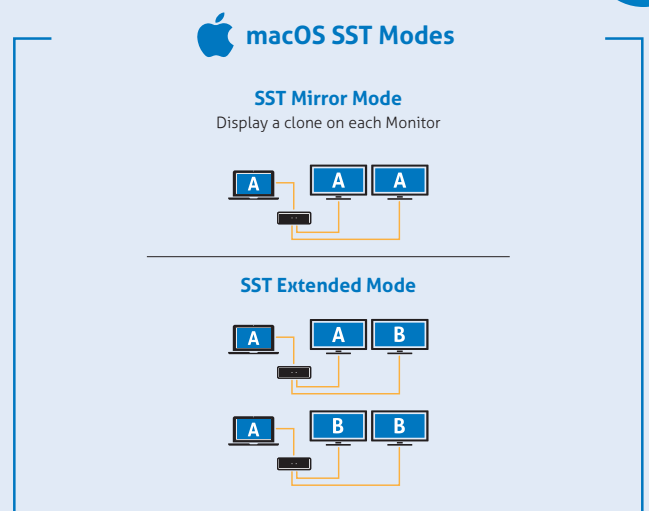

Australia

South Africa

Multi-Region

China

Brazil

M2 7-Slot Integrated Docking Station

M2-DOC07

Inputs

- 1 x USB-C (Host)
- 1 x USB-C (Device)
- 1 x USB-A (Device)
- 1 x RJ45

Outputs

- 2 x HDMI

Item No.	Colour	Enclosure type
M2-DOC07-1000	Black	In table
M2-DOC07-1001	White	
M2-DOC07-1100	Black	On table
M2-DOC07-1101	White	

Features

- Dual HDMI outputs with 4K 60Hz (4:4:4) SST and MST mode support
- 1x USB-C 3.2 Gen2 10Gbps laptop input with 100W PD
- 2x rear mounted USB-A ports (5Gbps) for KVM and 1x RJ45 for Gigabit ethernet
- 1x user side USB-C (5Gbps) for headset, memory stick or charging
- Available in black (RAL9005) and white (RAL9010)

The M2-DOC07 range of integrated docking modules are ready to use within minutes. USB-C video and data input with 100W fast-charging, dual output HDMI, three USB 3.2 ports and one Gigabit LAN port gives you the power you need to stay connected and productive. Additionally, the M2-DOC07 supports SST and MST mode for even greater flexibility - see below for details: