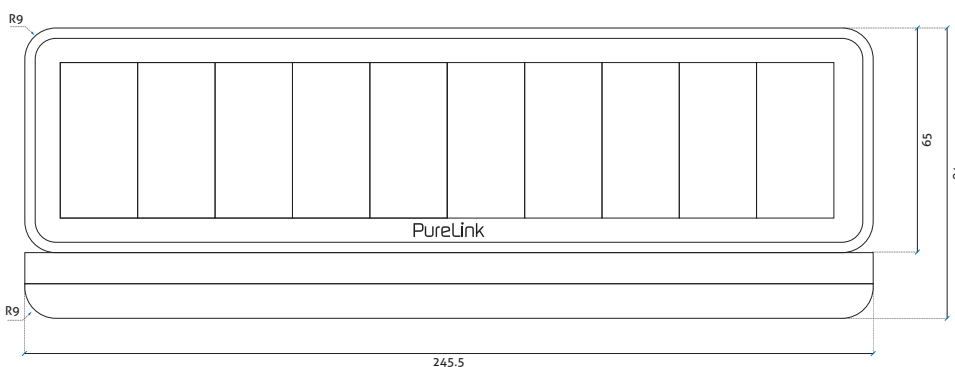

Free Standing

The base models of the mediahub2 enclosures are fitted with an ergonomically angled stand, providing a comfortable viewing angle for connecting cables. This free standing mode can rapidly be upgraded to a fixed installation using the desk clamp.

The range of mounting options work interchangeably with the 5-slot, 7-slot and 10-slot enclosures and can be installed accurately in moments, using the handy drilling template. For under desk, under shelf or wall mounting, simply remove the free standing element and click the enclosure into the pre-assembled mounting receptacle. With ultra-fast assembly and construction, the mediahub2 series guarantees that the absolute bear minimum of on-site time is required for the perfect installation.

7-Slot

10-Slot