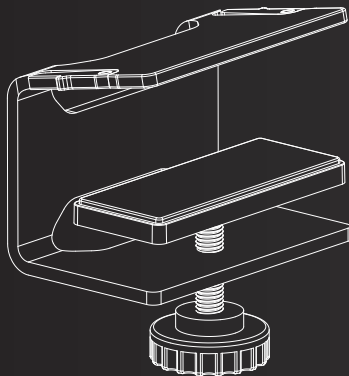

10-Slot Free Standing Enclosure **M2-ENC10**

AC power ports	2	3	1	0	1
DC power ports	0	0	2	1	1
AV docking	0	0	0	1	1
Empty slots	6	4	5	3	1

		Item No.				
Black		M2-ENC10-1010	M2-ENC10-1020	M2-ENC10-1030	M2-ENC10-1040	M2-ENC10-1050
White		M2-ENC10-1011	M2-ENC10-1021	M2-ENC10-1031	M2-ENC10-1041	M2-ENC10-1051
Space grey		M2-ENC10-1012	M2-ENC10-1022	M2-ENC10-1032	M2-ENC10-1042	M2-ENC10-1052

Mounting Options

Desk Clamp

M2-MNT-1000

For a more secure on-table installation, the desk clamp can be attached in seconds.

Wall Mount

M2-MNT-3000

The wall mount is the ideal solution for mounting the mediahub2 in a huddle room or meeting space.