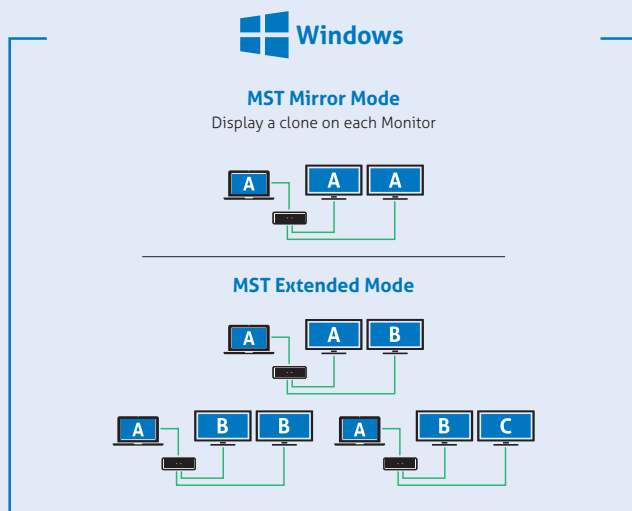

Features

- Dual HDMI outputs with 4K 60Hz (4:4:4) SST and MST mode support
- 1x USB-C 3.2 Gen2 10Gbps laptop input with 100W PD
- 2x rear mounted USB-A ports (5Gbps) for KVM and 1x RJ45 for Gigabit ethernet
- 1x user side USB-C (5Gbps) for headset, memory stick or charging
- Available in black (RAL9005) and white (RAL9010)

The M2-DOC07 range of integrated docking modules are ready to use within minutes. USB-C video and data input with 100W fast-charging, dual output HDMI, three USB 3.2 ports and one Gigabit LAN port gives you the power you need to stay connected and productive. Additionally, the M2-DOC07 supports SST and MST mode for even greater flexibility - see below for details: