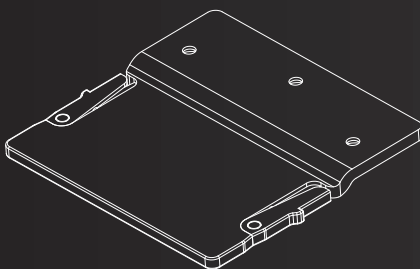

Mounting Options

Desk Clamp

M2-MNT-1000

For a more secure on-table installation, the desk clamp can be attached in seconds.

Wall Mount

M2-MNT-3000

The wall mount is the ideal solution for mounting the mediahub2 in a huddle room or meeting space.

Under Table Mount

M2-MNT-2000

This under table mount is designed for ease of access while keeping the work surface clear.

Under Table Mount

M2-MNT-2100

This under table mount is best when more space is needed between desk and the mediahub2.

Free Standing

The base models of the mediahub2 enclosures are fitted with an ergonomically angled stand, providing a comfortable viewing angle for connecting cables. This free standing mode can rapidly be upgraded to a fixed installation using the desk clamp.