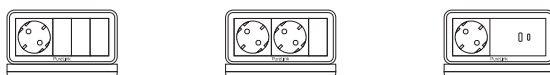

Pre-Configured Enclosures

Modules

For the sake of simplicity, we offer several pre-configured enclosures based on our colour range and our most popular modules. Empty slots are already filled with a blank module cover, which can be quickly removed and replaced on-site with your module of choice. For project orders and volume sales, please talk to your PureLink representative to discuss individual mediahub2 options.

To select the right modules, ICS compatible cables and the corresponding covers, please see pages 8 to 15.

5-Slot Free Standing Enclosure **M2-ENC05**

AC power ports	1	2	1
DC power ports	0	0	2
AV docking	N/A	N/A	N/A
Empty slots	3	1	0

		Item No.		
Black		M2-ENC05-1010	M2-ENC05-1020	M2-ENC05-1030
White		M2-ENC05-1011	M2-ENC05-1021	M2-ENC05-1031
Space grey		M2-ENC05-1012	M2-ENC05-1022	M2-ENC05-1032