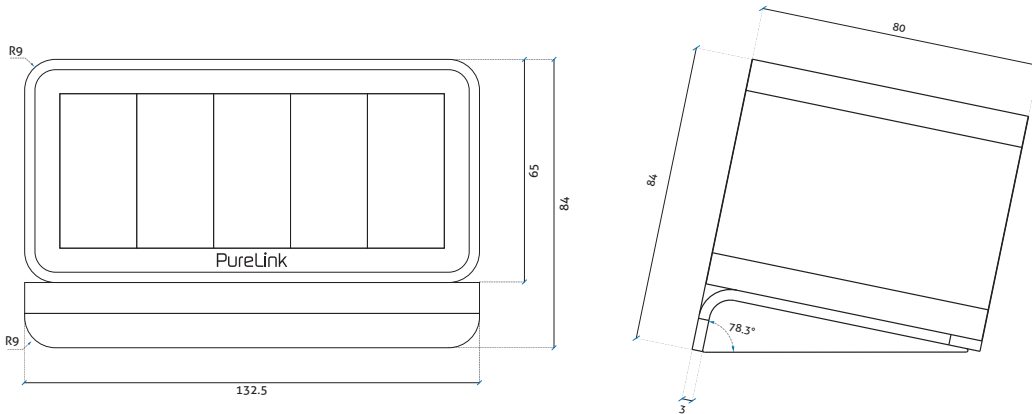

Free Standing

The base models of the mediahub2 enclosures are fitted with an ergonomically angled stand, providing a comfortable viewing angle for connecting cables. This free standing mode can rapidly be upgraded to a fixed installation using the desk clamp.

The range of mounting options work interchangeably with the 5-slot, 7-slot and 10-slot enclosures and can be installed accurately in moments, using the handy drilling template. For under desk, under shelf or wall mounting, simply remove the free standing element and click the enclosure into the pre-assembled mounting receptacle. With ultra-fast assembly and construction, the mediahub2 series guarantees that the absolute bear minimum of on-site time is required for the perfect installation.

7-Slot

10-Slot