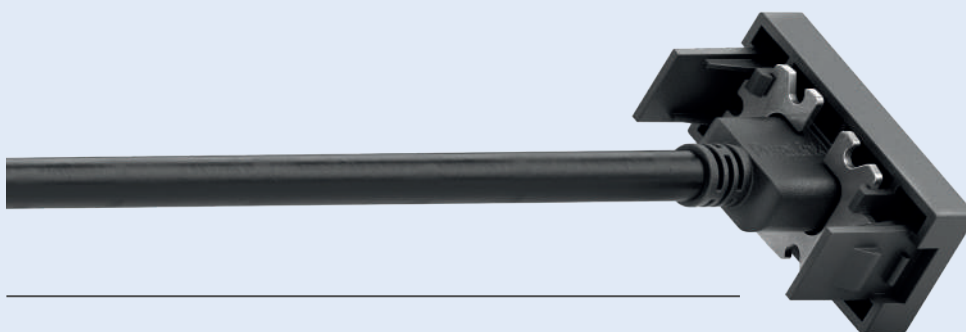

1080p VGA F / M

- VGA for resolutions up to WUXGA
- Female to male metal-can connectors
- Triple shielded OFC conductors

Item No.	Length
M2-PM1510-005	0.50m
M2-PM1510-010	1.00m
M2-PM1510-020	2.00m
M2-PM1510-030	3.00m

Audio

M2-PM1710

3.5mm Stereo F / M

- Unbalanced TRS stereo audio
- Female to male connector
- Shielded OFC conductors

Item No.	Length
M2-PM1710-005	0.50m
M2-PM1710-010	1.00m
M2-PM1710-020	2.00m
M2-PM1710-030	3.00m

CAT

M2-PM1610

1G to 10G CAT6a F / M

- CAT6a for up to 10G ethernet
- Female to male metal-can connectors
- Triple shielded OFC conductors

Item No.	Length
M2-PM1610-005	0.50m
M2-PM1610-010	1.00m
M2-PM1610-020	2.00m
M2-PM1610-030	3.00m

ICS - Individual Connection System

PureLink ICS is the ultimate expression of our "Install. Connect. Perform." philosophy, which emphasizes the importance of ease of installation, seamless connectivity, and outstanding performance.

This locking concept is a game-changer for toollessly fixing connection cables to our modular interface panel or slot. With this innovative system, you can quickly and easily build custom connectivity solutions that meet your specific needs.

The ICS offers a wide range of high-quality connections to support any installation. Whether HDMI, DP, USB, RJ45, or many other connection types, ICS has you covered.

It is the most flexible, customizable, and reliable system for building individual connections.