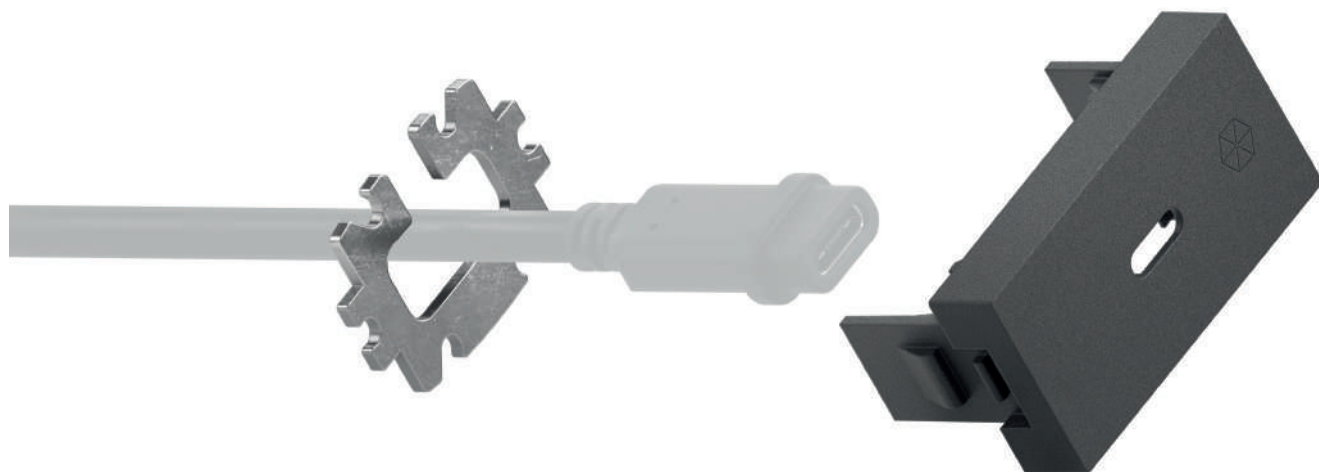

VGA

M2-CVR16

VGA Cover

Item No.	Colour
M2-CVR1600	Black
M2-CVR1601	White

CAT / RJ45

M2-CVR16

CAT / RJ45 Cover

Item No.	Colour
M2-CVR1610	Black
M2-CVR1611	White

Keystone

M2-CVR16

Keystone Cover

Item No.	Colour
M2-CVR1600	Black
M2-CVR1601	White

Audio

M2-CVR17

3.5mm Audio Cover

Item No.	Colour
M2-CVR1700	Black
M2-CVR1701	White

Blank

M2-CVR90

Blank Cover

Item No.	Colour
M2-CVR9000	Black
M2-CVR9001	White

Pull-Out Cable

M2-CVR92

Pull-Out Cable Cover

Item No.	Colour
M2-CVR9200	Black
M2-CVR9201	White