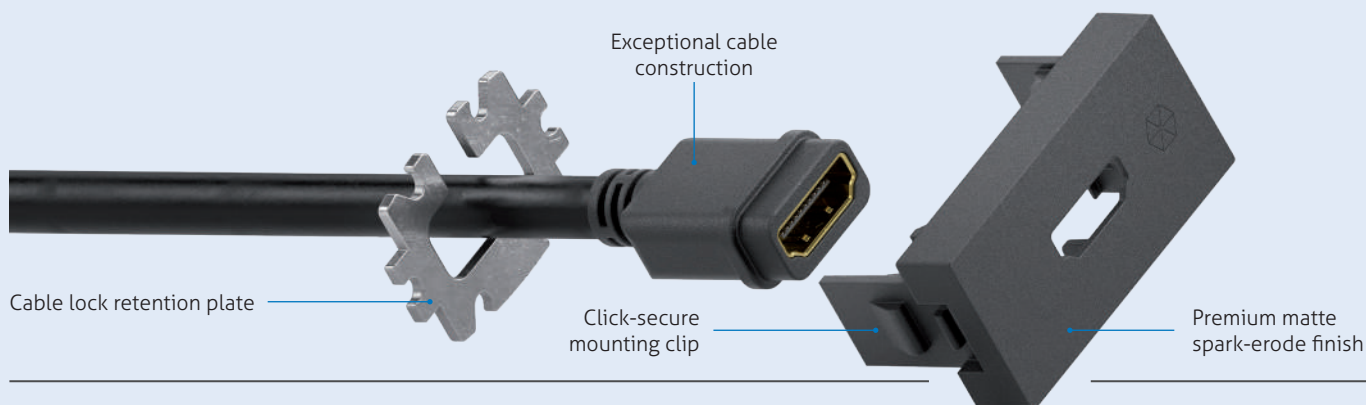

Item No.	Length
M2-PM1320-001	0.10m
M2-PM1320-003	0.30m

M2-PM2300

10Gbps USB-B F / USB-A F

- USB 3.2 for data rates up to 10Gbps
- Female to female metal-can connectors
- Triple shielded OFC conductors

Item No.	Length
M2-PM2300-001	0.10m
M2-PM2300-003	0.30m

VGA

M2-PM1500

1080p VGA F / F

- VGA for resolutions up to WUXGA
- Female to female metal-can connectors
- Triple shielded OFC conductors

Item No.	Length
M2-PM1500-001	0.10m
M2-PM1500-003	0.30m

CAT

M2-PM1600

1G to 10G CAT6a F / F

- CAT6a for up to 10G ethernet
- Female to female metal-can connectors
- Triple shielded OFC conductors

Item No.	Length
M2-PM1600-001	0.10m
M2-PM1600-003	0.30m

Audio

M2-PM1700

3.5mm Stereo F / F

- Unbalanced TRS stereo audio
- Female to female connector
- Shielded OFC conductors

Item No.	Length
M2-PM1700-001	0.10m
M2-PM1700-003	0.30m

PureLink Cable Quality Now for Your Workspace

PureLink cables are industry renowned for the highest quality and excellence. We have applied this wealth of knowledge to our mediahub2 cable range, as the interconnect between user and device is often the weak link in both signal and physical quality.

mediahub2 offers a complete range of practical cable accessories rated at the highest data rates. Future proofing the investment for subsequent upgrades, as well as delivering reliability from day one.