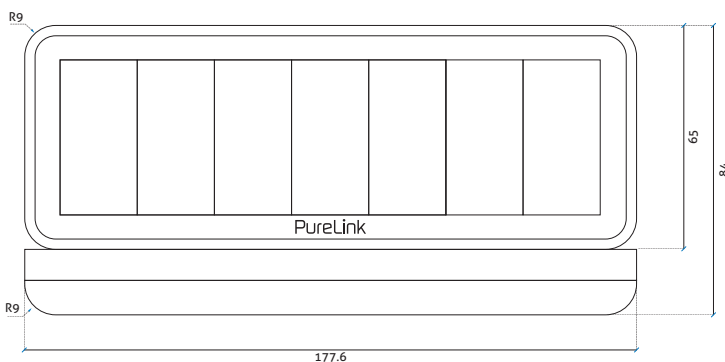

Free Standing

The base models of the mediahub2 enclosures are fitted with an ergonomically angled stand, providing a comfortable viewing angle for connecting cables. This free standing mode can rapidly be upgraded to a fixed installation using the desk clamp.

The range of mounting options work interchangeably with the 5-slot, 7-slot and 10-slot enclosures and can be installed accurately in moments, using the handy drilling template. For under desk, under shelf or wall mounting, simply remove the free standing element and click the enclosure into the pre-assembled mounting receptacle. With ultra-fast assembly and construction, the mediahub2 series guarantees that the absolute bear minimum of on-site time is required for the perfect installation.

7-Slot

10-Slot